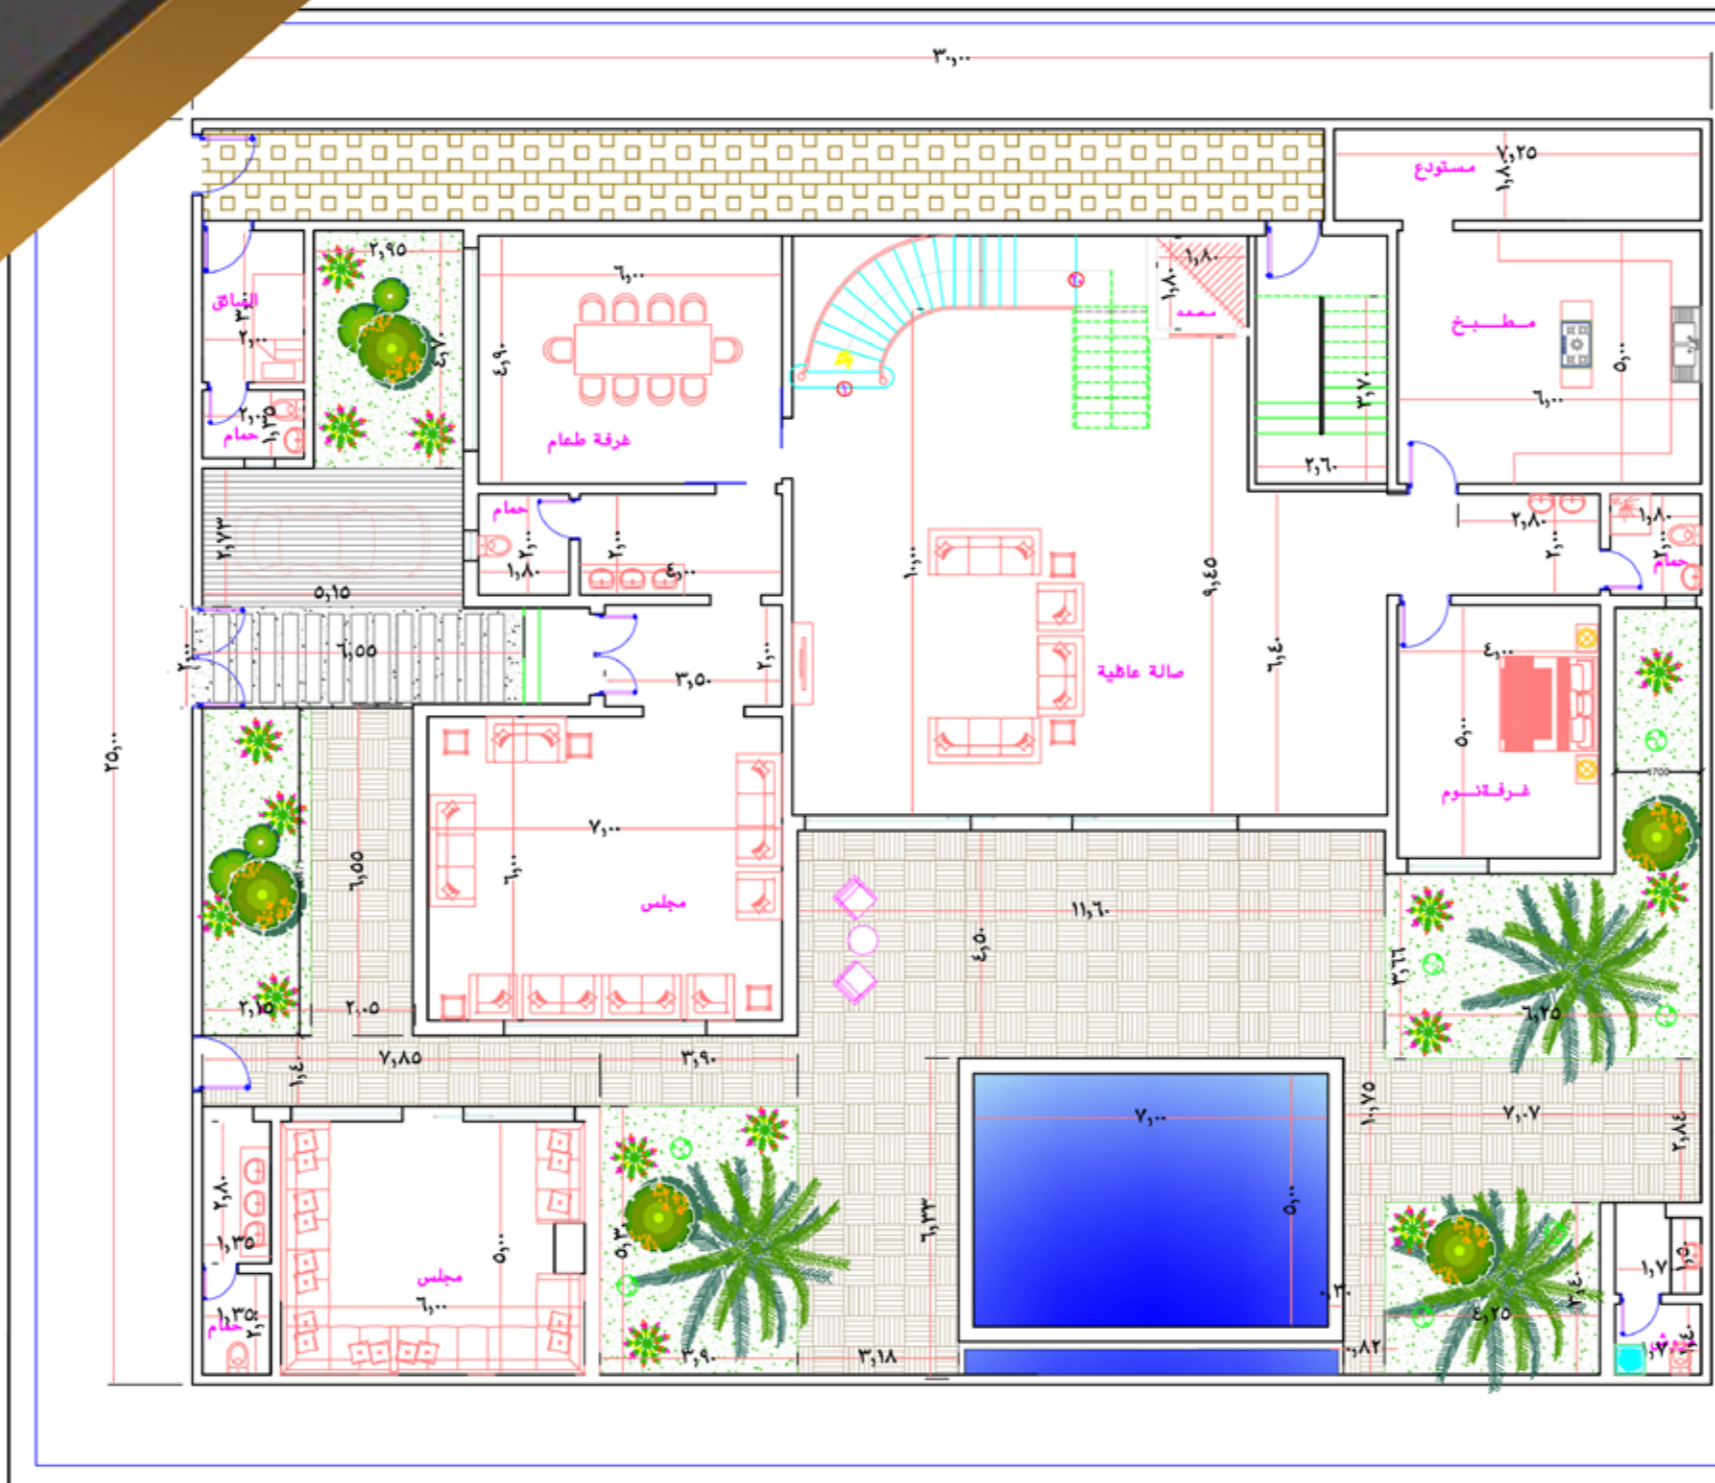

التصميم المعماري

NOTE:

ARCHITECTURE DESIGN

PROJECT:
RESIDENTIAL (VILLA)

CLIENT:
MR/ FAHID AL SHAMRY

TITLE:
GROUND FLOOR PLAN

DATE: 10/02/2020	SCALE: 1/1	PAPER SIZE: A3
---------------------	---------------	-------------------

SHEET NUMBER:

DRAWN BY: Alaa Abu Khashab	CHECKED BY:
-------------------------------	-------------

التصميم الداخلي

SHAWERMALEVA
شاوورماليفا

mt/kim MTR Cool Kid
The Challenge
100% Happiness
Joyful
100% Animals
Chickens